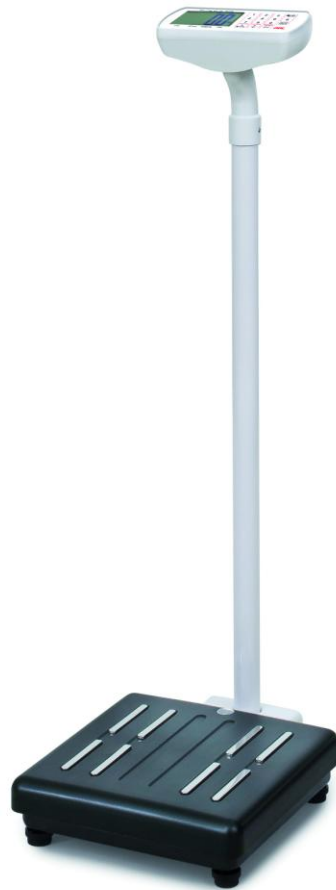

PRODUCT INFORMATION

ADE

International Range

Electronic Column Scales with BIA function

M305643-01

Electronic Column Scales

- Large easy to read 29 mm LCD
- BIA - Bioelectrical Impedance Analysis
- Automatic zero setting & function test
- Tare and hold & BMI function
- Automatic switch off
- Power supply by mains and batteries
- kg/lbs selectable
- Optional accessory – height measure: mechanical MZ10023
electronic MZ10033

Technical Specifications

Capacity	250 kg
Graduation	100 g
Dimensions	392 x 320 x 1014 mm
Platform size	320 x 320 x 85 mm
Weight	approx. 8,2 kg